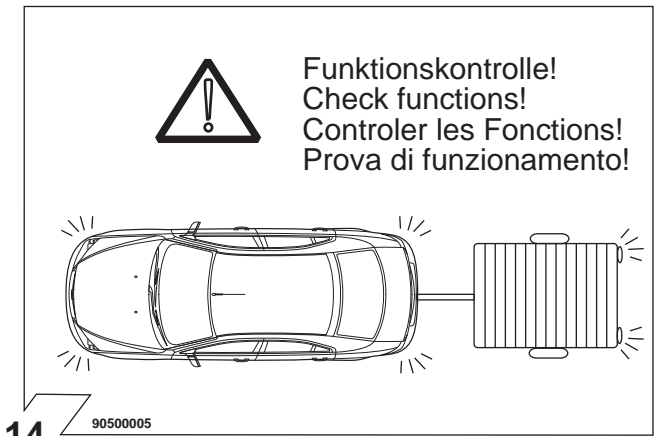

VW GOLF 4

LIMOUSINE 10/97 →
HATCHBACK 10/97 →

VW BORA

LIMOUSINE 11/98 →
HATCHBACK 11/98 →

8 90500003

	Anschluss Steckdose	Connection de la prise	Socket connection	Contatto la presa
1/L	schwarz/weiss	noir/blanc	black/white	nero/bianco
2/54g	weiss	blanc	white	bianco
3/31	braun	marron	brown	marrone
4/R	schwarz/gruen	noir/vert	black/green	nero/verde
5/58-R	grau/rot	gris/rouge	grey/red	grigio/rosso
6/54	schwarz/rot	noir/rouge	black/red	nero/rosso
7/58-L	grau/schwarz	gris/noir	grey/black	grigio/nero
8	schwarz	noir	black	nero