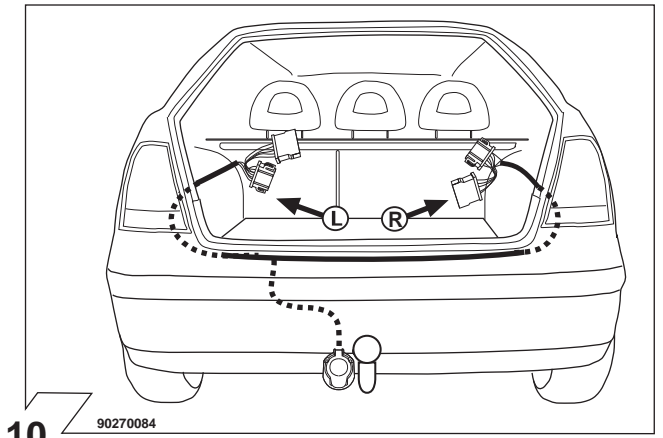

VW GOLF 4

LIMOUSINE 10/97 →
HATCHBACK 10/97 →

VW BORA

LIMOUSINE 11/98 →
HATCHBACK 11/98 →

8 90500003

	Anschluss Steckdose	Connection de la prise	Socket connection	Contatto la presa
1/L	schwarz/weiss	noir/blanc	black/white	nero/bianco
2/54g	weiss	blanc	white	bianco
3/31	braun	marron	brown	marrone
4/R	schwarz/gruen	noir/vert	black/green	nero/verde
5/58-R	grau/rot	gris/rouge	grey/red	grigio/rosso
6/54	schwarz/rot	noir/rouge	black/red	nero/rosso
7/58-L	grau/schwarz	gris/noir	grey/black	grigio/nero
8	schwarz	noir	black	nero