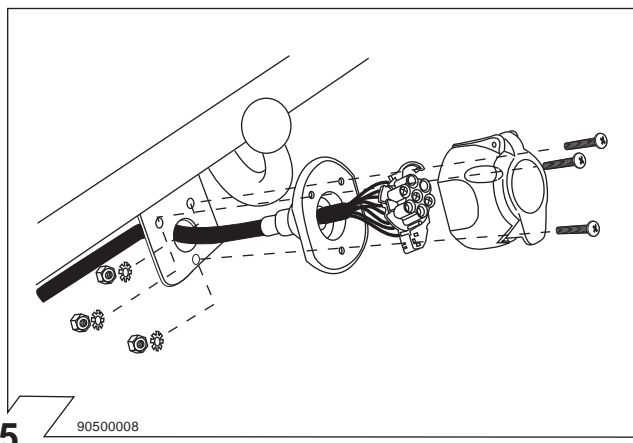

VW GOLF 4

LIMOUSINE 10/97 →
HATCHBACK 10/97 →

VW BORA

LIMOUSINE 11/98 →
HATCHBACK 11/98 →

8 90500003

	Anschluss Steckdose	Connection de la prise	Socket connection	Contatto la presa
1/L	schwarz/weiss	noir/blanc	black/white	nero/bianco
2/54g	weiss	blanc	white	bianco
3/31	braun	marron	brown	marrone
4/R	schwarz/gruen	noir/vert	black/green	nero/verde
5/58-R	grau/rot	gris/rouge	grey/red	grigio/rosso
6/54	schwarz/rot	noir/rouge	black/red	nero/rosso
7/58-L	grau/schwarz	gris/noir	grey/black	grigio/nero
8	schwarz	noir	black	nero