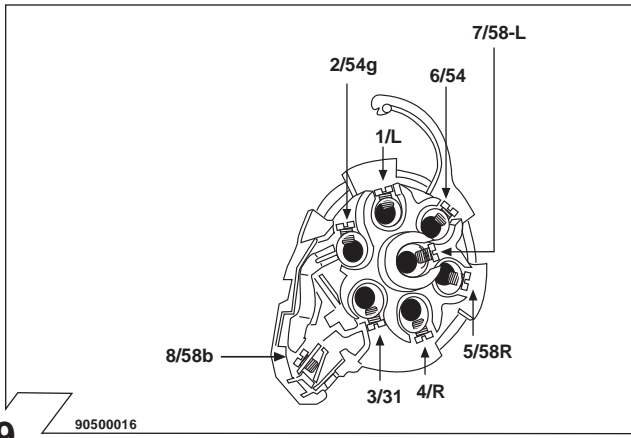

VW GOLF 4

LIMOUSINE 10/97 →
HATCHBACK 10/97 →

VW BORA

LIMOUSINE 11/98 →
HATCHBACK 11/98 →

8 90500003

	Anschluss Steckdose	Connection de la prise	Socket connection	Contatto la presa
1/L	schwarz/weiss	noir/blanc	black/white	nero/bianco
2/54g	weiss	blanc	white	bianco
3/31	braun	marron	brown	marrone
4/R	schwarz/gruen	noir/vert	black/green	nero/verde
5/58-R	grau/rot	gris/rouge	grey/red	grigio/rosso
6/54	schwarz/rot	noir/rouge	black/red	nero/rosso
7/58-L	grau/schwarz	gris/noir	grey/black	grigio/nero
8	schwarz	noir	black	nero

15 90500006