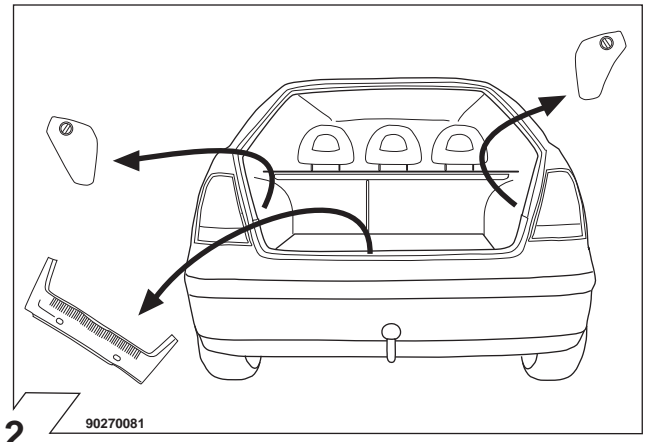

VW GOLF 4

LIMOUSINE 10/97 →
HATCHBACK 10/97 →

VW BORA

LIMOUSINE 11/98 →
HATCHBACK 11/98 →

8 90500003

	Anschluss Steckdose	Connection de la prise	Socket connection	Contatto la presa
1/L	schwarz/weiss	noir/blanc	black/white	nero/bianco
2/54g	weiss	blanc	white	bianco
3/31	braun	marron	brown	marrone
4/R	schwarz/gruen	noir/vert	black/green	nero/verde
5/58-R	grau/rot	gris/rouge	grey/red	grigio/rosso
6/54	schwarz/rot	noir/rouge	black/red	nero/rosso
7/58-L	grau/schwarz	gris/noir	grey/black	grigio/nero
8	schwarz	noir	black	nero