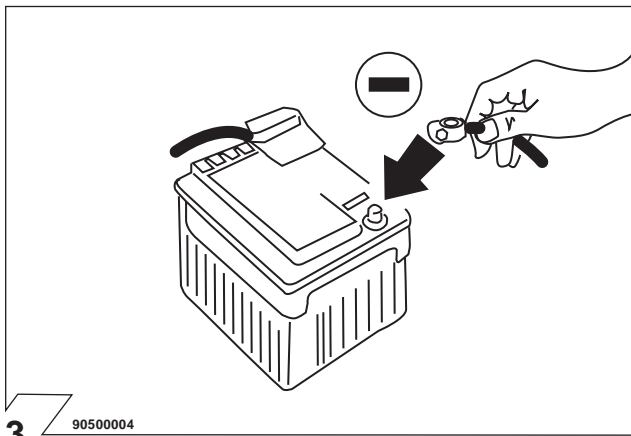

VW GOLF 4

LIMOUSINE 10/97 →
HATCHBACK 10/97 →

VW BORA

LIMOUSINE 11/98 →
HATCHBACK 11/98 →

8 90500003

	Anschluss Steckdose	Connection de la prise	Socket connection	Contatto la presa
1/L	schwarz/weiss	noir/blanc	black/white	nero/bianco
2/54g	weiss	blanc	white	bianco
3/31	braun	marron	brown	marrone
4/R	schwarz/gruen	noir/vert	black/green	nero/verde
5/58-R	grau/rot	gris/rouge	grey/red	grigio/rosso
6/54	schwarz/rot	noir/rouge	black/red	nero/rosso
7/58-L	grau/schwarz	gris/noir	grey/black	grigio/nero
8	schwarz	noir	black	nero