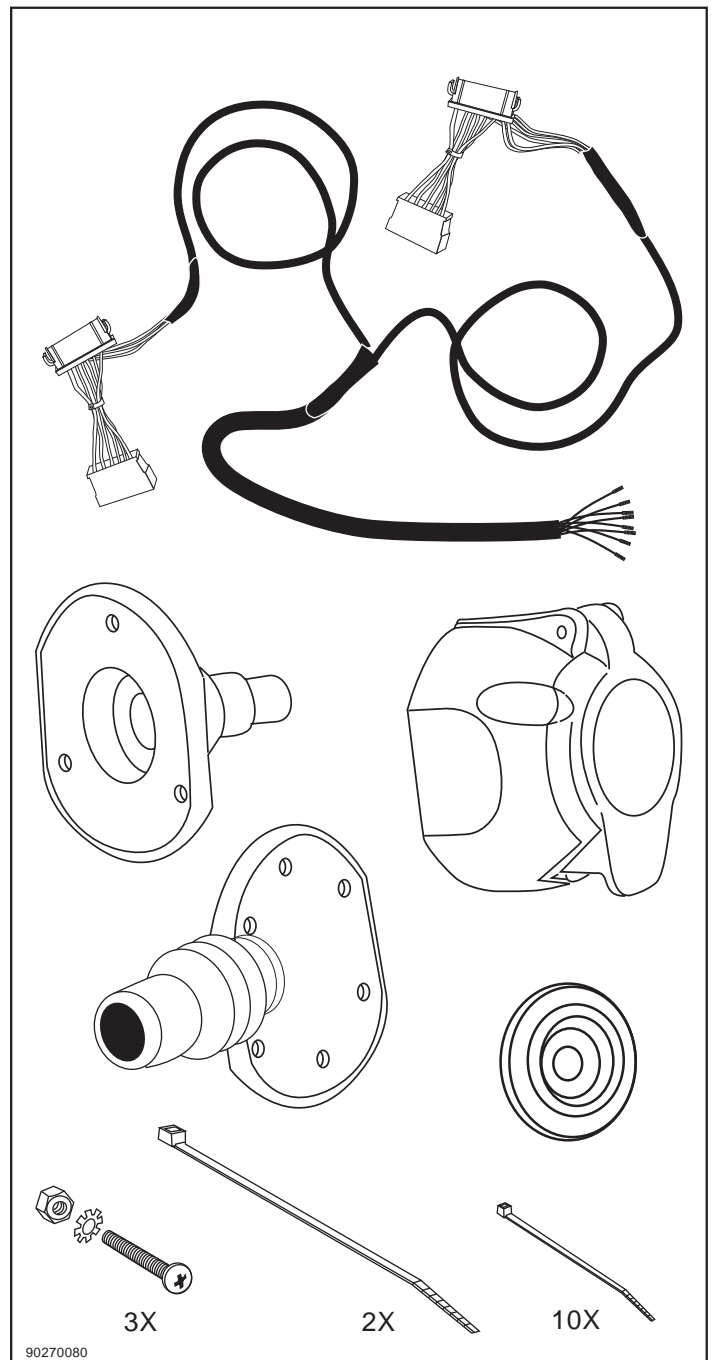

VW GOLF 4

LIMOUSINE 10/97 →
HATCHBACK 10/97 →

VW BORA

LIMOUSINE 11/98 →
HATCHBACK 11/98 →

8 90500003

	Anschluss Steckdose	Connection de la prise	Socket connection	Contatto la presa
1/L	schwarz/weiss	noir/blanc	black/white	nero/bianco
2/54g	weiss	blanc	white	bianco
3/31	braun	marron	brown	marrone
4/R	schwarz/gruen	noir/vert	black/green	nero/verde
5/58-R	grau/rot	gris/rouge	grey/red	grigio/rosso
6/54	schwarz/rot	noir/rouge	black/red	nero/rosso
7/58-L	grau/schwarz	gris/noir	grey/black	grigio/nero
8	schwarz	noir	black	nero