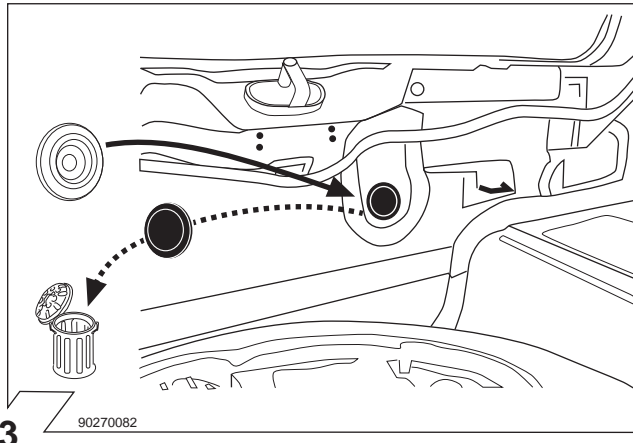

VW GOLF 4

LIMOUSINE 10/97 →
HATCHBACK 10/97 →

VW BORA

LIMOUSINE 11/98 →
HATCHBACK 11/98 →

8 90500003

	Anschluss Steckdose	Connection de la prise	Socket connection	Contatto la presa
1/L	schwarz/weiss	noir/blanc	black/white	nero/bianco
2/54g	weiss	blanc	white	bianco
3/31	braun	marron	brown	marrone
4/R	schwarz/gruen	noir/vert	black/green	nero/verde
5/58-R	grau/rot	gris/rouge	grey/red	grigio/rosso
6/54	schwarz/rot	noir/rouge	black/red	nero/rosso
7/58-L	grau/schwarz	gris/noir	grey/black	grigio/nero
8	schwarz	noir	black	nero