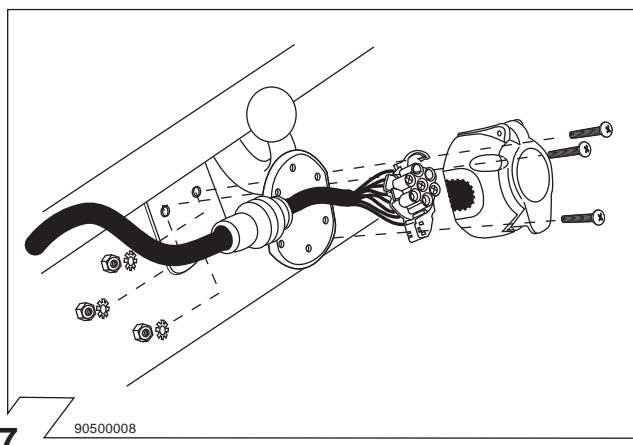

VW GOLF 4

LIMOUSINE 10/97 →
HATCHBACK 10/97 →

VW BORA

LIMOUSINE 11/98 →
HATCHBACK 11/98 →

8 90500003

	Anschluss Steckdose	Connection de la prise	Socket connection	Contatto la presa
1/L	schwarz/weiss	noir/blanc	black/white	nero/bianco
2/54g	weiss	blanc	white	bianco
3/31	braun	marron	brown	marrone
4/R	schwarz/gruen	noir/vert	black/green	nero/verde
5/58-R	grau/rot	gris/rouge	grey/red	grigio/rosso
6/54	schwarz/rot	noir/rouge	black/red	nero/rosso
7/58-L	grau/schwarz	gris/noir	grey/black	grigio/nero
8	schwarz	noir	black	nero