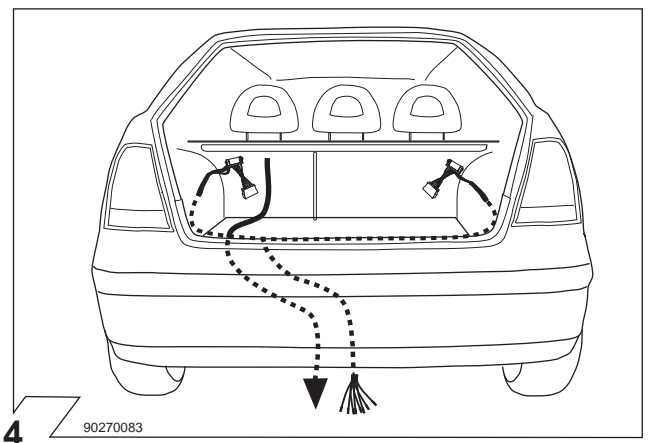

VW GOLF 4

LIMOUSINE 10/97 →
HATCHBACK 10/97 →

VW BORA

LIMOUSINE 11/98 →
HATCHBACK 11/98 →

8 90500003

	Anschluss Steckdose	Connection de la prise	Socket connection	Contatto la presa
1/L	schwarz/weiss	noir/blanc	black/white	nero/bianco
2/54g	weiss	blanc	white	bianco
3/31	braun	marron	brown	marrone
4/R	schwarz/gruen	noir/vert	black/green	nero/verde
5/58-R	grau/rot	gris/rouge	grey/red	grigio/rosso
6/54	schwarz/rot	noir/rouge	black/red	nero/rosso
7/58-L	grau/schwarz	gris/noir	grey/black	grigio/nero
8	schwarz	noir	black	nero