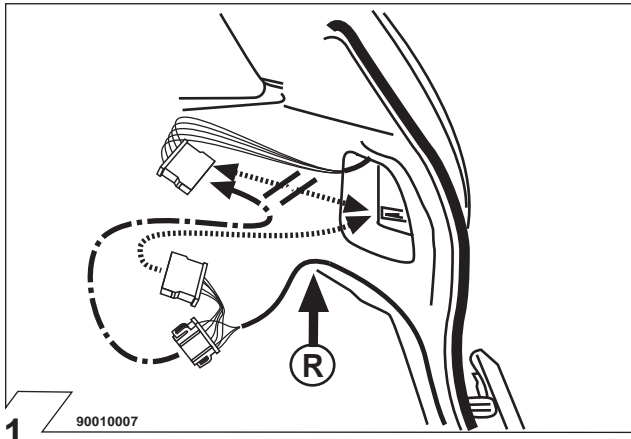

VW GOLF 4

LIMOUSINE 10/97 →
HATCHBACK 10/97 →

VW BORA

LIMOUSINE 11/98 →
HATCHBACK 11/98 →

8 90500003

	Anschluss Steckdose	Connection de la prise	Socket connection	Contatto la presa
1/L	schwarz/weiss	noir/blanc	black/white	nero/bianco
2/54g	weiss	blanc	white	bianco
3/31	braun	marron	brown	marrone
4/R	schwarz/gruen	noir/vert	black/green	nero/verde
5/58-R	grau/rot	gris/rouge	grey/red	grigio/rosso
6/54	schwarz/rot	noir/rouge	black/red	nero/rosso
7/58-L	grau/schwarz	gris/noir	grey/black	grigio/nero
8	schwarz	noir	black	nero